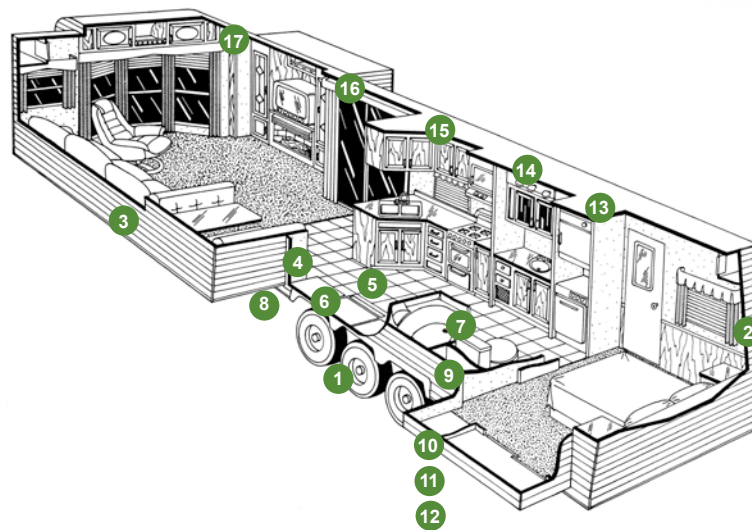

Hy-Line certifies compliance with standard for R.V. ANSI #A119.2 and/or P.T. ANSI #A119.5 and National Electrical code ANSI/NFPA #79. We proudly display the RVIA seal.

- | | |
|--|--|
| 1. Insulated Wheel Wells | 10. 8" I-Beam for 32'-38' Units |
| 2. 2x2 Sidewall 16" O.C. | 11. 10" I-Beam for 39' Units |
| 3. .024 Aluminum Siding | 12. 12" I-Beam for 42'-44' Units |
| 4. R-7 Fiberglass Insulation in Walls | 13. Rubber Roof with 3/8" Underlay |
| 5. Vinyl Floor Tile | 14. Interior Ceiling Laminated Vinyl Plywood |
| 6. 2x4 Floor Joists | 15. Fiberglass Insulation in Roof |
| 7. Fiberglass Insulation in Floor | 16. 2x4 Tapered Roof Rafters |
| 8. Continuous Underbelly | 17. 90" High Ceilings |
| 9. 5/8" Exterior Grade Tongue & Groove Plywood | |